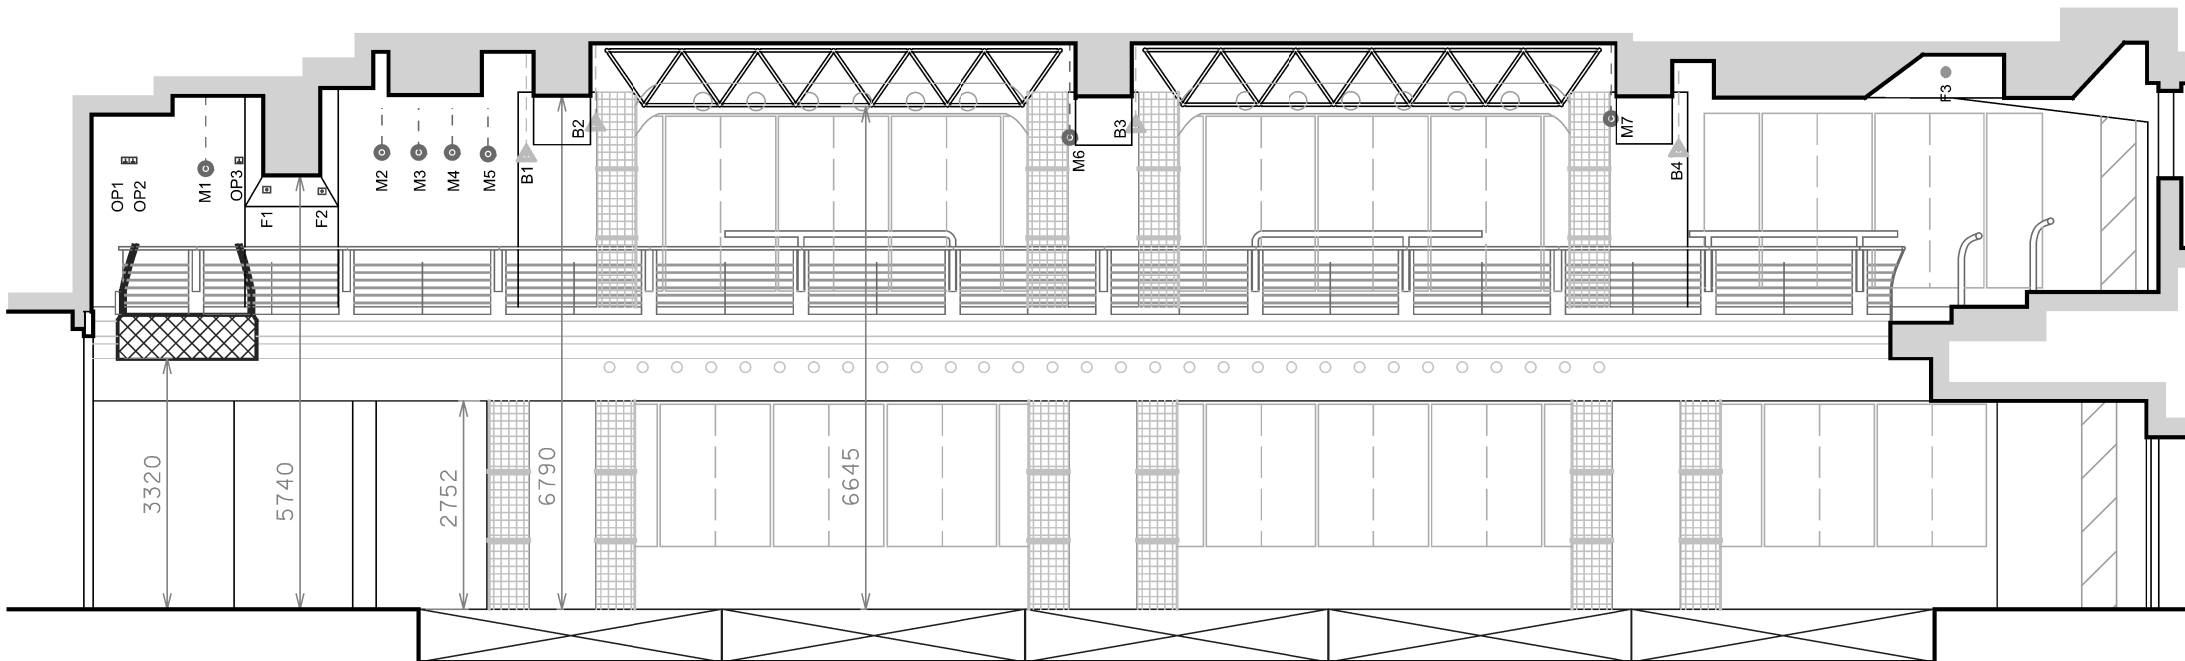

Velký sál - podélný řez, tahy

| | | max. weights | ∅ diameter |
|------------------|-------------------|--------------|------------|
| flying bars | M 1-7 | 180 Kg | 56 mm |
| lighting bars | B 1-4 | 150 Kg | 38 mm |
| curtain track | OP 1-5 | | |
| single flies | S 1-10 adjustable | 100 Kg | |
| fixed track | F 1,2 | | |
| fix lighting bar | F3 | | |
| grid mero | | 1500 Kg | 32 mm |

1 : 100